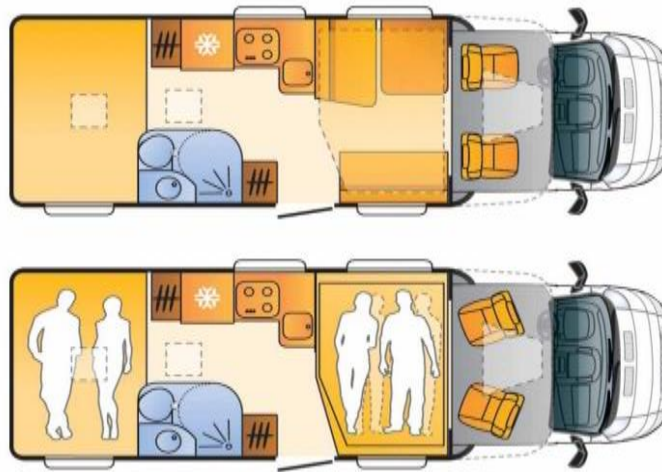

SUN LIVING LIDO M 45 SP

TECHNICAL DATA

X standard

O optional

CHASSIS

Emissions rating	Euro 6
Fiat 6 2.3 130 Hp 35 L	X

DIMENSIONS AND WEIGHTS

Body length (mm)	6990
Total width (mm)	2320
Total height (mm)	2800
Internal height (mm)	1980
Mass in running order (Kg)	2929
Max authorized weight (Kg)	3500
Max towing weight (Kg)	2000
Max loading weight (Kg)	571
Wheel base (mm)	4035
N. of homologated seats incl. driver's seat	4